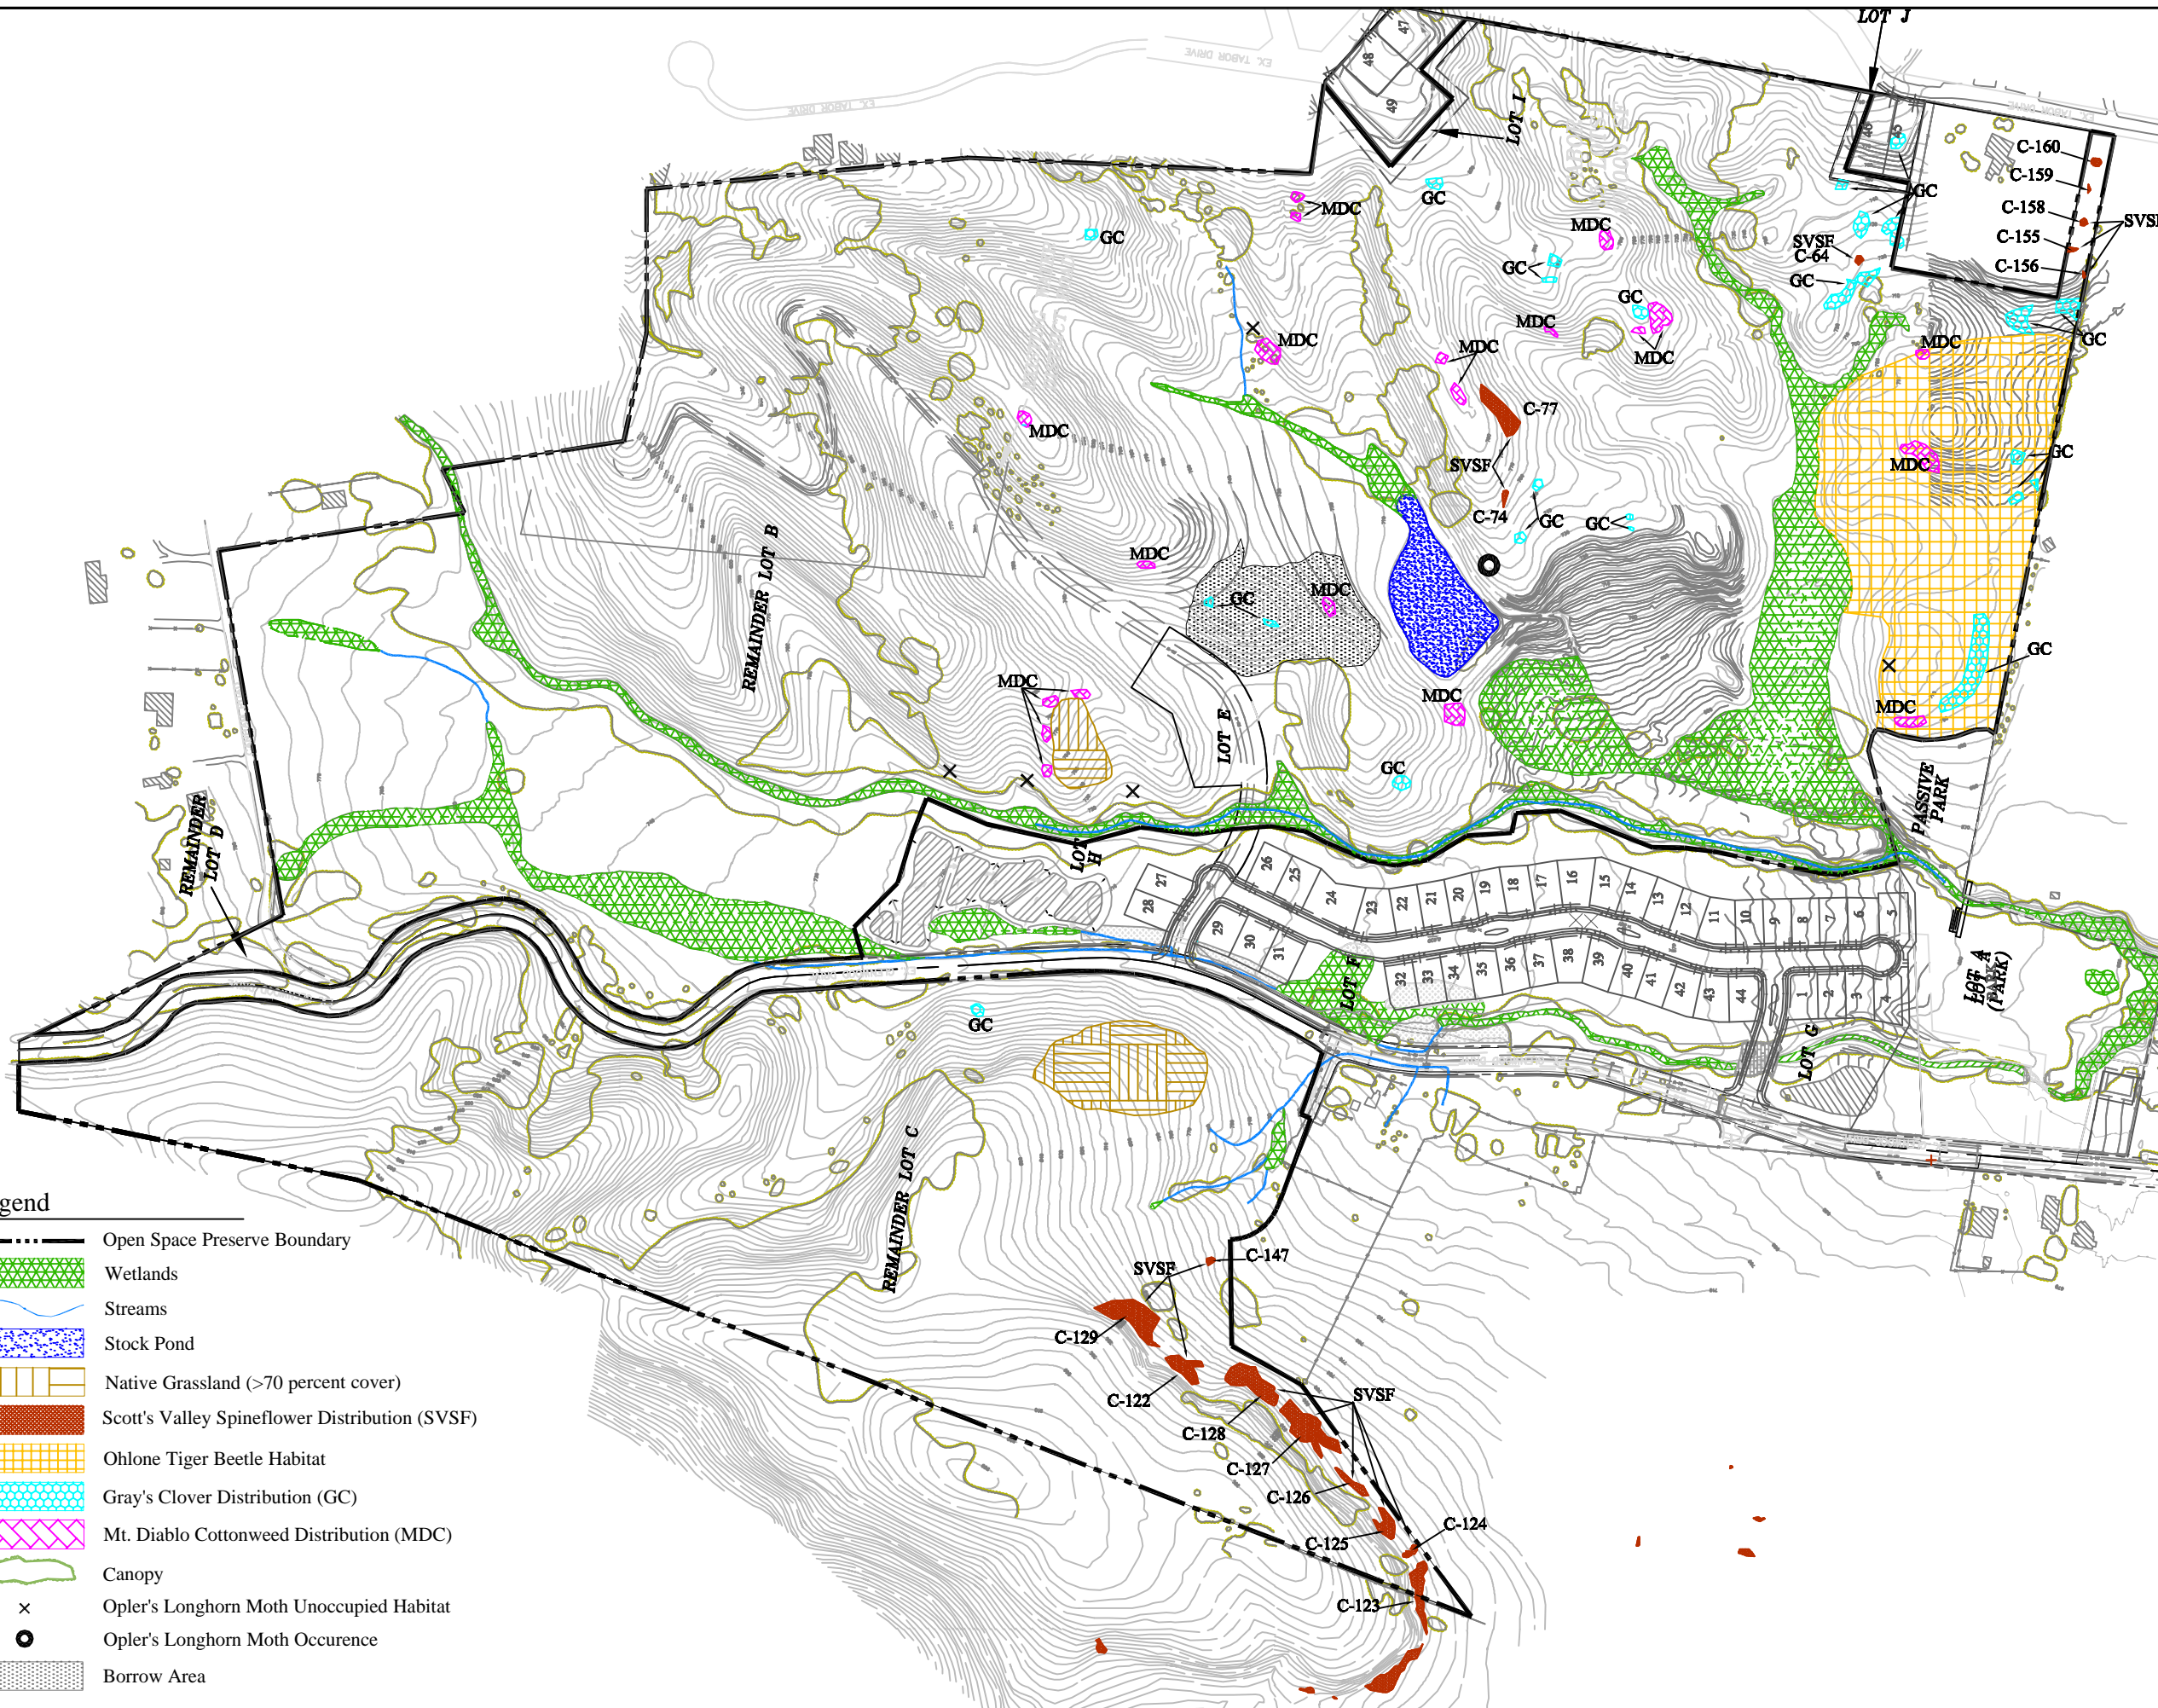

Wetlands Research Associates, Inc.

2169-G East Francisco Blvd.
San Rafael, CA 94901
(415) 454-8868 Phone
(415) 454-0129 Fax

GLENWOOD
OPEN SPACE PRESERVE
SCOTTS VALLEY, CALIFORNIA
OPEN SPACE MANAGEMENT PLAN
FINAL DRAFT

FIGURE 1
SENSITIVE BIOLOGICAL
RESOURCES

- Legend**
- Open Space Preserve Boundary
 - Wetlands
 - Streams
 - Stock Pond
 - Native Grassland (>70 percent cover)
 - Scott's Valley Spineflower Distribution (SVSF)
 - Ohlone Tiger Beetle Habitat
 - Gray's Clover Distribution (GC)
 - Mt. Diablo Cottonweed Distribution (MDC)
 - Canopy
 - Opler's Longhorn Moth Unoccupied Habitat
 - Opler's Longhorn Moth Occurrence
 - Borrow Area

04-02-03 | 1
Date: | No.

Project No. 9065
Drawn by: Gabe Olson
Original Drawing Size: 11" x 17"

BASEMAP: RJA & Associates, Inc.

Apr 04, 2003 - 10:30am L:\Acad\2000 Files\09000\9065\GRAZINGPLAN_032503.DWG (ALL on PDF)